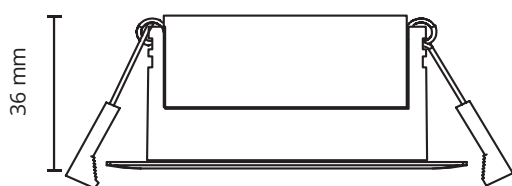

Minimum distance to flammable material in the beam direction.

**OBS!** Må installeres av autorisert el-installatør.

Installation must be performed by a qualified electrician

\* Hvit og sort kan benyttes inne- og utendørs.

White/black may be used indoors and outdoors.

**MÅL**  
 MEASUREMENTS

**LEDNINGSTILKOBLING**  
 Inkludert dimbar LED driver.

CABLE CONNECTION  
 Included dimmable LED driver.

Max. 16A  
 Max. 2,5mm<sup>2</sup>